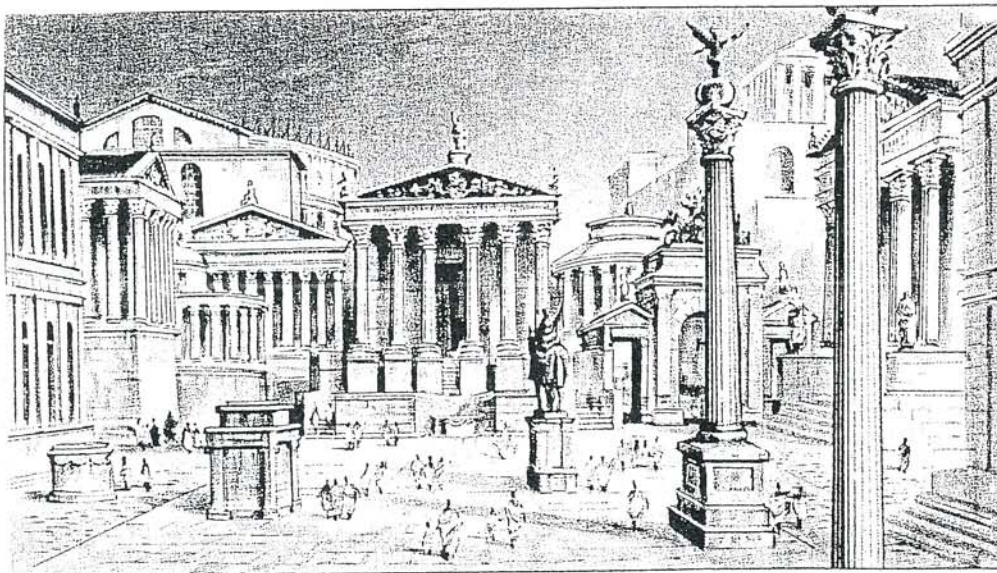

MAP OF THE ROMAN EMPIRE

IMPORTANT ROMAN EMPERORS AND THEIR DATES OF RULE

- ◆ Augustus, first emperor, 27 B.C.–A.D.
- ◆ Claudius, won new lands for the Empire, A.D. 41–
- ◆ Nero, tyrannical emperor, committed suicide, A.D. 54–
- ◆ Vespasian, built the Colosseum, A.D. 69–
- ◆ Trajan, extended the Empire in the East, A.D. 98–
- ◆ Hadrian, built strong borders to the Empire, A.D. 117–1
- ◆ Diocletian, divided the Empire between four different rulers, A.D. 284–3
- ◆ Constantine, reunited the Empire, A.D. 306–3
- ◆ Romulus Augustus, last emperor of the Western, A.D. 475–4

THE FORUM: The magnificent business and government buildings of the city's center.